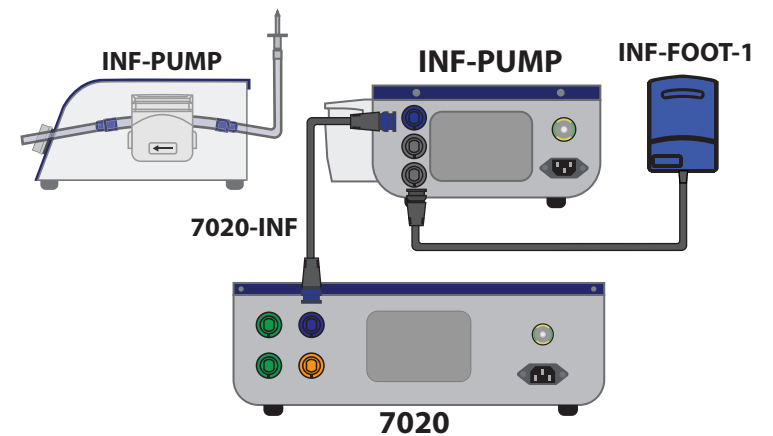

PAL SYNERGY

ASP ONLY

7020 + INF

See IM-ASP-PUMP, IM-INF-PUMP,
and IM-7020 at microaire.eifu.com

MICROAIRE®

INF-PUMP

Direct control with INF-PUMP

Activate Pump

Control set by 7020 console

(Activation with PAL handpiece or multi-pedal)

Control with INF-FOOT-1 pedal

Activate Pump

ASP-UI

Change Vacuum Pressure Units inHg ↔ mmHg

Reset Biofilter Timer

XXX.X h → 000.0 h

Change User-Preset Vacuum Pressure

7020

Switch Control Modes

PAL Mode

Foot Pedal Mode

OR

7020-PEDAL

7020 + INF/ASP

Foot Pedal Mode

INF-PUMP:

Activate Pump 

Activate INF Pump
Activate VAC Pump

PAL Mode

INF-PUMP:

Select Pump  

OR