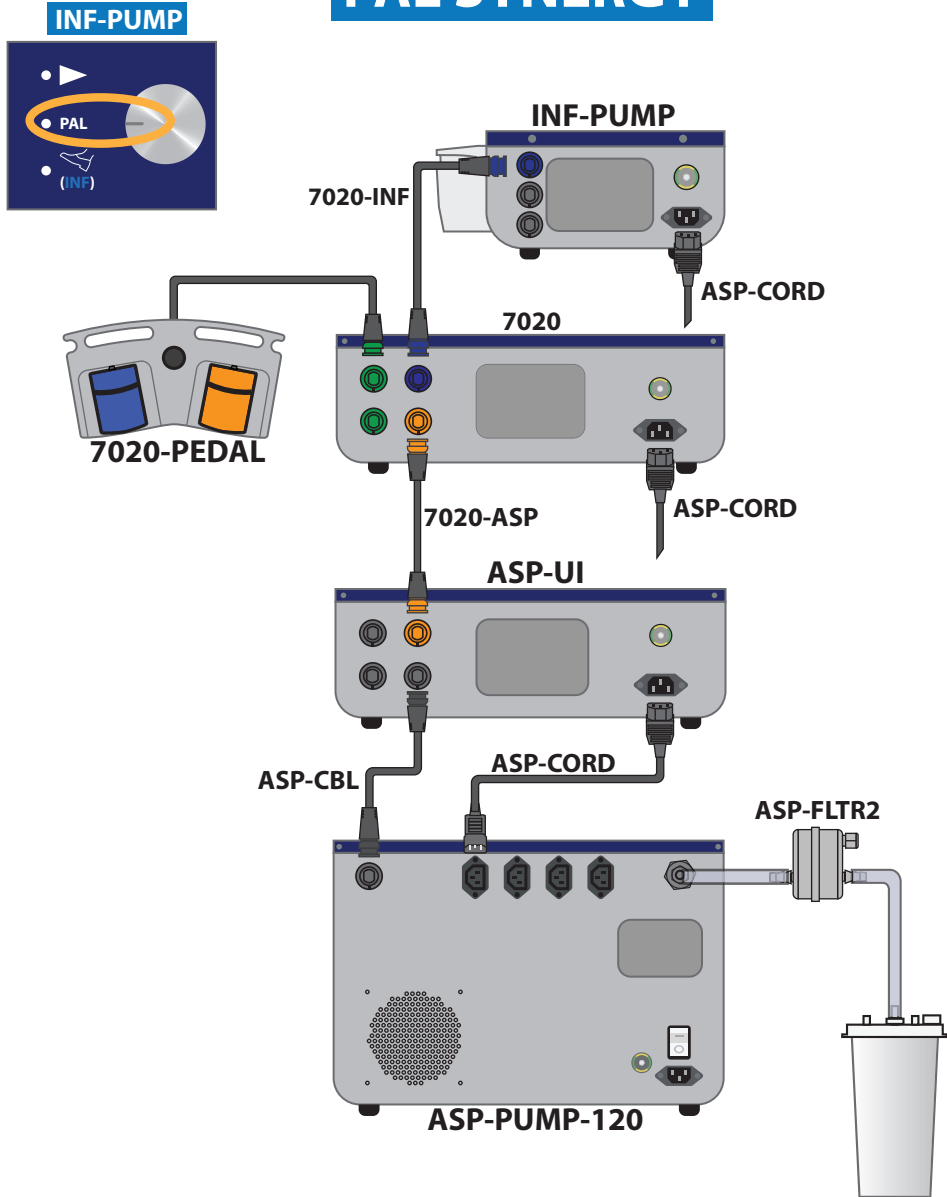

PAL SYNERGY

ASP ONLY

7020 + INF

See IM-ASP-PUMP, IM-INF-PUMP,
and IM-7020 at microaire.eifu.com

MICROAIRE®

INF-PUMP

Direct control with INF-PUMP

Activate Pump

Control set by 7020 console

(Activation with PAL handpiece or multi-pedal)

Control with INF-FOOT-1 pedal

Activate Pump

ASP-UI

Change Vacuum Pressure Units inHg ↔ mmHg

Reset Biofilter Timer

XXX.X h → 000.0 h

Change User-Preset Vacuum Pressure

7020

Switch Control Modes

PAL Mode

Foot Pedal Mode

OR

7020-PEDAL

7020 + INF/ASP

Foot Pedal Mode

INF-PUMP:

Activate Pump 

Activate INF Pump
Activate VAC Pump

PAL Mode

INF-PUMP:

Select Pump  

OR