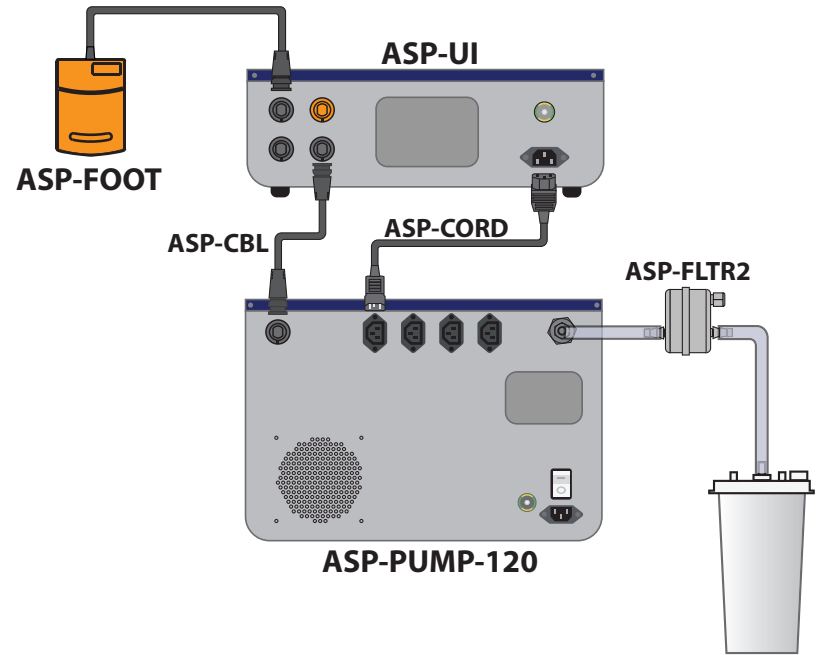

PAL SYNERGY

ASP ONLY

7020 + INF

See IM-ASP-PUMP, IM-INF-PUMP,
and IM-7020 at microaire.eifu.com

MICROAIRE®

INF-PUMP

Direct control with INF-PUMP

Activate Pump

Control set by 7020 console

(Activation with PAL handpiece or multi-pedal)

Control with INF-FOOT-1 pedal

Activate Pump

ASP-UI

Change Vacuum Pressure Units inHg ↔ mmHg

Reset Biofilter Timer

XXX.X h → 000.0 h

Change User-Preset Vacuum Pressure

7020

Switch Control Modes

PAL Mode

Foot Pedal Mode

OR

7020-PEDAL

7020 + INF/ASP

Foot Pedal Mode

INF-PUMP:

Activate Pump 

Activate INF Pump
Activate VAC Pump

PAL Mode

INF-PUMP:

Select Pump  

OR